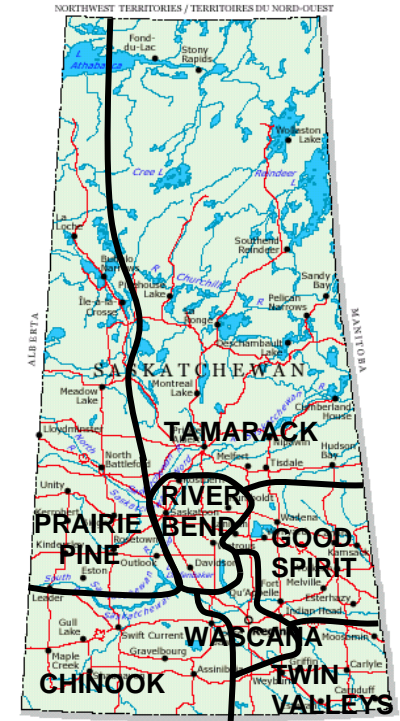

The **Faith Formation Network** hopes that congregations and individuals will use this prayer cycle as a way to connect with other pastoral charges and ministries by including them in our weekly thoughts and prayers. Take note of when your own pastoral charge or ministry is included and remember on that day the many others who are holding you in their prayers.

This prayer cycle begins two weeks after Thanksgiving this year and ends the week of Thanksgiving in 2013.

Every pastoral Charge and Special Ministry in Saskatchewan Conference has been listed once in this one year prayer cycle.

LEGEND

You can refer to this legend to determine the Presbytery in which the Pastoral Charge is located:

- Chinook CH
- Good Spirit GS
- Prairie Pine PP
- River Bend RB
- Tamarack TA
- Twin Valleys TV
- Wascana WA

(SM) Ecumenical Shared Ministry

Saskatchewan Conference Prayer Cycle 2012—2013

Sponsored by
The Saskatchewan Conference
Faith Formation Network