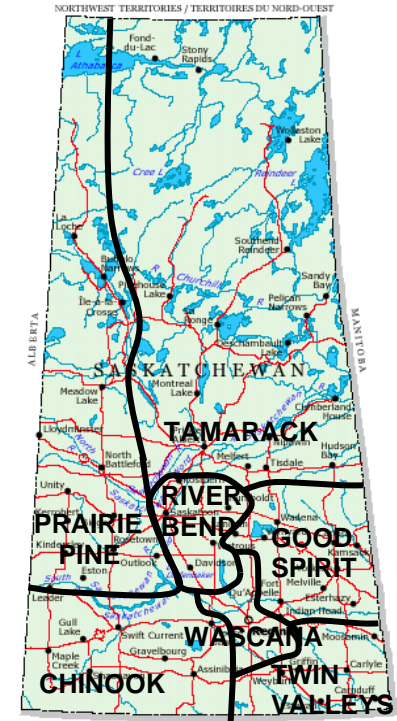

The **Education and Faith Formation Committee** hopes that congregations and individuals will use this prayer cycle as a way to connect with other pastoral charges and ministries by including them in our weekly thoughts and prayers. Take note of when your own pastoral charge or ministry is included and remember on that day the many others who are holding you in their prayers.

This prayer cycle begins the week after Thanksgiving this year and ends the week of Thanksgiving in 2012.

Every pastoral Charge and Special Ministry in Saskatchewan Conference has been listed once in this one year prayer cycle.

LEGEND

You can refer to this legend to determine the Presbytery in which the Pastoral Charge is located:

Chinook	CH
Good Spirit	GS
Prairie Pine	PP
River Bend	RB
Tamarack	TA
Twin Valleys	TV
Wascana	WA

(SM) Ecumenical Shared Ministry

Saskatchewan Conference Prayer Cycle 2011—2012

Sponsored by
**The Saskatchewan Conference
Education and Faith
Formation Committee**