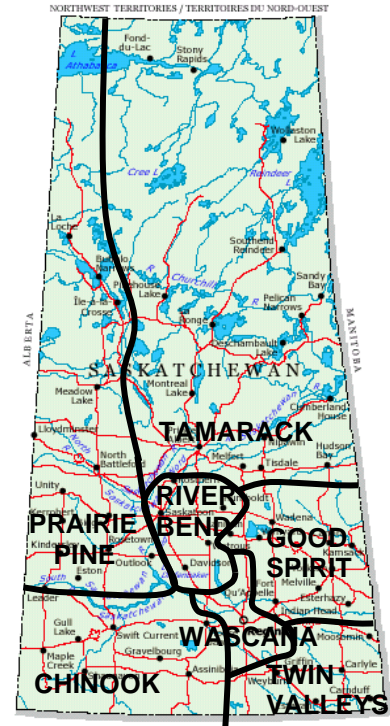

The **Education and Faith Formation Committee** hopes that congregations and individuals will use this prayer cycle as a way to connect with other pastoral charges and ministries by including them in our weekly thoughts and prayers. Take note of when your own pastoral charge or ministry is included and remember on that day the many others who are holding you in their prayers.

This prayer cycle begins the week after Thanksgiving this year and ends the week of Thanksgiving in 2011.

Every pastoral Charge and Special Ministry in Saskatchewan Conference has been listed once in this one year prayer cycle.

LEGEND

You can refer to this legend to determine the Presbytery in which the Pastoral Charge is located:

- Chinook CH
- Good Spirit GS
- Prairie Pine PP
- River Bend RB
- Tamarack TA
- Twin Valleys TV
- Wascana WA

(SM) Ecumenical Shared Ministry

Saskatchewan Conference Prayer Cycle 2010—2011

Sponsored by
The Saskatchewan Conference
Education and Faith
Formation Committee