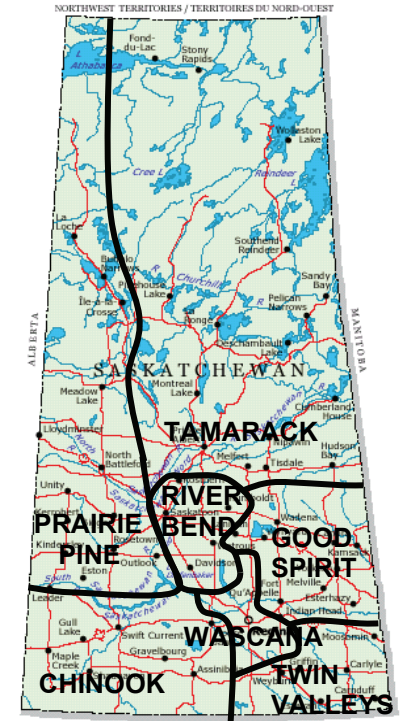

LEGEND

You can refer to this legend to determine the Presbytery in which the Pastoral Charge is located:

Chinook	CH
Good Spirit	GS
Prairie Pine	PP
River Bend	RB
Tamarack	TA
Twin Valleys	TV
Wascana	WA

SM indicate Ecumenical Shared Ministry

Other Church Appointments and Special Ministries are highlighted in red.

The **Faith Formation Network** hopes that congregations and individuals will use this prayer cycle as a way to connect with other pastoral charges and ministries by including them in our weekly thoughts and prayers. Take note of when your own pastoral charge or ministry is included and remember on that day the many others who are holding you in their prayers.

This prayer cycle begins a week after Thanksgiving this year and ends the week of Thanksgiving in 2017.

Every Pastoral Charge and Special Ministry in Saskatchewan Conference has been listed once in this one year prayer cycle.

Saskatchewan Conference Prayer Cycle 2016—2017

Sponsored by
The Saskatchewan Conference
Faith Formation Network