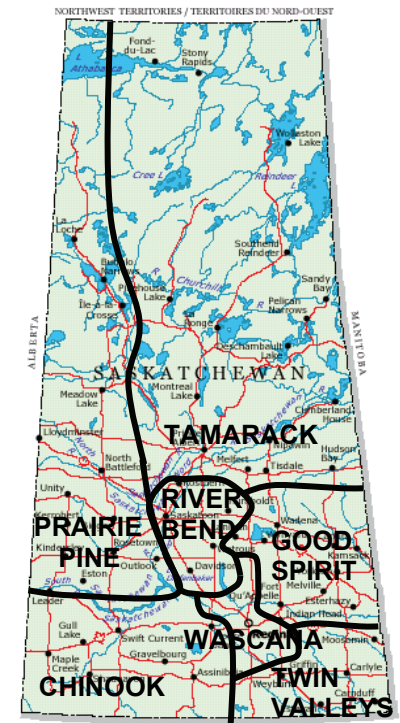

The **Faith Formation Network** hopes that congregations and individuals will use this prayer cycle as a way to connect with other pastoral charges and ministries by including them in our weekly thoughts and prayers. Take note of when your own pastoral charge or ministry is included and remember on that day the many others who are holding you in their prayers.

This prayer cycle begins a week after Thanksgiving this year and ends the week of Thanksgiving in 2015.

Every pastoral Charge and Special Ministry in Saskatchewan Conference has been listed once in this one year prayer cycle.

LEGEND

You can refer to this legend to determine the Presbytery in which the Pastoral Charge is located:

Chinook	CH
Good Spirit	GS
Prairie Pine	PP
River Bend	RB
Tamarack	TA
Twin Valleys	TV
Wascana	WA

(SM) Ecumenical Shared Ministry

Saskatchewan Conference Prayer Cycle 2014—2015

Sponsored by
The Saskatchewan Conference
Faith Formation Network